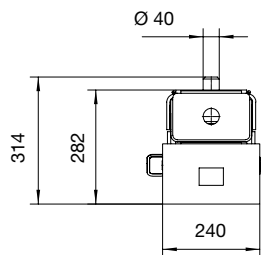

38010950

An adapter cart for easy storage and movement of 2 multi-purpose adapters is available.