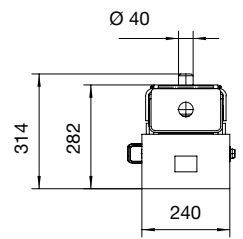

AGRICULTURAL VERSION

Capacity 10 t

**Multi-Purpose Adapter Agricultural version**

- Very suitable to use for lifting tractors with two mobile columns on the front and on the rear.
- Modular design so easy to adapt to various applications.
- Individual components can be used to create requirement specific solutions.
- Available with standard and wide upperbeam
- With 40mm axle pin that fits a K80 ball to lift on the drawbar
- A wide range of adapters for various applications available

Options

A wide range of pick up adapters is available for various purposes. The J-hook ratchet straps secure the lifted item and create even more safety.

38000920

38010950

An adapter cart for easy storage and movement of 2 multi-purpose adapters is available.

38010920

Model	Adapter Version	Adapter Version
Article number	38000920	38010920
Suitable for columns	ST1075-ST1085-ST1100	ST1065
Capacity*	10,000 kg	10,000 kg
Weight	95 kg	115 kg

* The use of specific adapters can potentially decrease the total lifting capacity