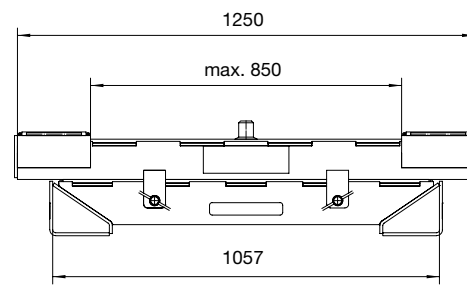

Options

A wide range of pick up adapters is available for various purposes. The J-hook ratchet straps secure the lifted item and create even more safety.

38000920

38010950

An adapter cart for easy storage and movement of 2 multi-purpose adapters is available.

38010920

Model	Adapter Version	Adapter Version
Article number	38000920	38010920
Suitable for columns	ST1075-ST1085-ST1100	ST1065
Capacity*	10,000 kg	10,000 kg
Weight	95 kg	115 kg

* The use of specific adapters can potentially decrease the total lifting capacity