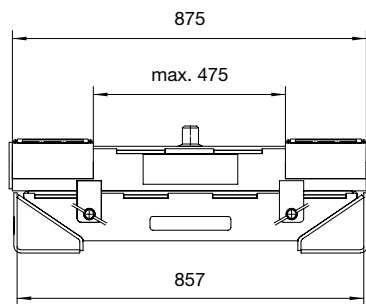

Options

A wide range of pick up adapters is available for various purposes. The J-hook ratchet straps secure the lifted item and create even more safety.

38000920

An adapter cart for easy storage and movement of 2 multi-purpose adapters is available.

Model	Adapter Version	Adapter Version
Article number	38000920	38010920
Suitable for columns	ST1075-ST1085-ST1100	ST1065
Capacity*	10,000 kg	10,000 kg
Weight	95 kg	115 kg

* The use of specific adapters can potentially decrease the total lifting capacity

a member of the Steril Group

Steril B.V.
P.O. Box 23
9288 ZG Kootsterille
The Netherlands
Tel. +31(0)512 334444
info@steril.nl

www.sterilkoni.com